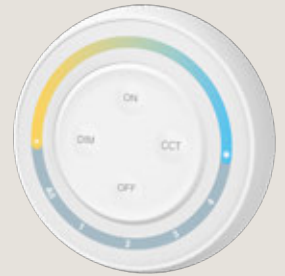

CURTAINLIGHT™ 3.0 offers the same options as the 2.0 version but has a more advanced LED strip solution, specially developed for Stilling®. This newest generation of LED strip delivers an even softer light with greater variation in colour and intensity and no black spots. CURTAINLIGHT™ 3.0 offers stepless dimming capabilities and can also adjust the light temperature from cool to warm.

SWIPE REMOTE CONTROLS

Touch-sensitive remote controls with swipe functionality and up to 4 channels allow you to dim and adjust the light temperature on multiple tracks from the same remote control, either collectively or individually.

STEPLESS DIMMING

ADJUSTABLE TEMPERATURE

The intensity and colour of the light is adjusted steplessly either by swiping on the remote control or through an app on your smartphone.

If you use smart home services such as Philips Hue, the lighting changes along with the selected 'scene'.