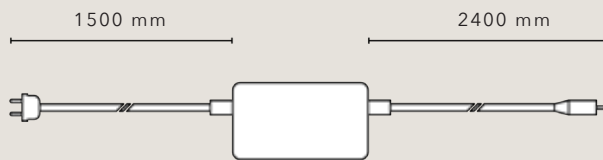

NEW STILLING® CONTROLLER BOX

Drawing inspiration from our motorised track solutions, we have designed a controller box, art. 1116 specifically for the AP1170S and the 7051 controller. By positioning the controller beneath the profile, mechanical stress on the wiring is reduced.

The box features two discreet mounting eyes, allowing the curtain to be routed around it and effectively conceal the box.

A 3-metre extension cable (item 7044) is now included as standard.
Additional cables can be ordered if extra length is required.

100% SMART HOME COMPATIBLE

Thanks to the Zigbee 3.0 protocol, CURTAINLIGHT™ 3.0 is fully compatible with the most commonly used smart home systems:

- Philips Hue Bridge
- Apple Home / HomeKit
- Homey
- Aqara Hub
- IKEA / Trådfri
- Home Assistant
- SmartThings (Samsung)
- Tuya / Smart Life Zigbee hub
- Amazon Echo with Zigbee

This enables voice control via platforms such as Apple Home, Google Home and Amazon Alexa, adding convenience and intuitive everyday use.

SPECIFICATIONS STILLING LED

Description	COB CCT LED strip
Material	PCB, Copper, SMD LED
Light colour	2700K - 6500K
Power consumption	16W per metre
Power source	24VDC
Diode density	608 per metre
Brightness	800-1200 lm
Dimmable / CCT	Yes / Yes
IP Class	IP20
Dimensions	8x2mm
Remote control	2.4 GHz (30 m)
Smart Home	Zigbee 3.0 (100 m)
Compatibility	Tuya app, Philips Hue, Somfy TaHoma®, IKEA Trådfri and more.