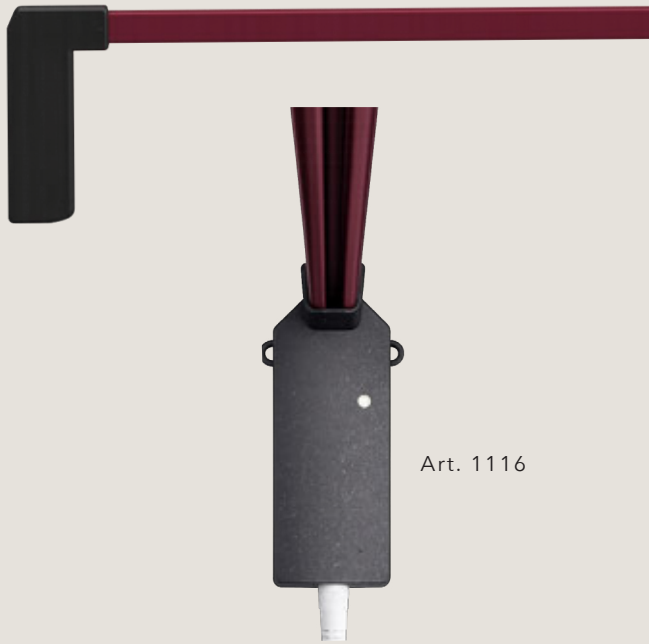

Art. 1116

NEW STILLING® CONTROLLER BOX

Drawing inspiration from our motorised track solutions, we have designed a controller box, art. 1116 specifically for the AP1170S and the 7051 controller. By positioning the controller beneath the profile, mechanical stress on the wiring is reduced.

The box features two discreet mounting eyes, allowing the curtain to be routed around it and effectively conceal the box.

A 3-metre extension cable (item 7044) is now included as standard.
Additional cables can be ordered if extra length is required.

100% SMART HOME COMPATIBLE

Thanks to the Zigbee 3.0 protocol, CURTAINLIGHT™ 3.0 is fully compatible with the most commonly used smart home systems:

- Philips Hue Bridge
- Apple Home / HomeKit
- Homey
- Aqara Hub
- IKEA / Trådfri
- Home Assistant
- SmartThings (Samsung)
- Tuya / Smart Life Zigbee hub
- Amazon Echo with Zigbee

This enables voice control via platforms such as Apple Home, Google Home and Amazon Alexa, adding convenience and intuitive everyday use.

SPECIFICATIONS STILLING LED

Description	COB CCT LED strip
Material	PCB, Copper, SMD LED
Light colour	2700K - 6500K
Power consumption	16W per metre
Power source	24VDC
Diode density	608 per metre
Brightness	800-1200 lm
Dimmable / CCT	Yes / Yes
IP Class	IP20
Dimensions	8x2mm
Remote control	2.4 GHz (30 m)
Smart Home	Zigbee 3.0 (100 m)
Compatibility	Tuya app, Philips Hue, Somfy TaHoma®, IKEA Trådfri and more.