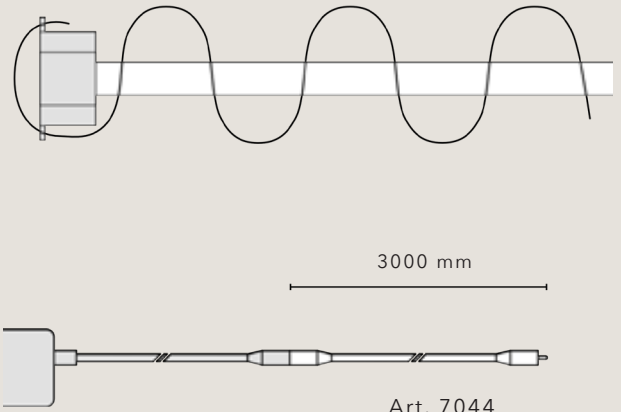

Art. 7044

NEW STILLING® CONTROLLER BOX

Drawing inspiration from our motorised track solutions, we have designed a controller box, art. 1116 specifically for the AP1170S and the 7051 controller. By positioning the controller beneath the profile, mechanical stress on the wiring is reduced.

The box features two discreet mounting eyes, allowing the curtain to be routed around it and effectively conceal the box.

3000 mm